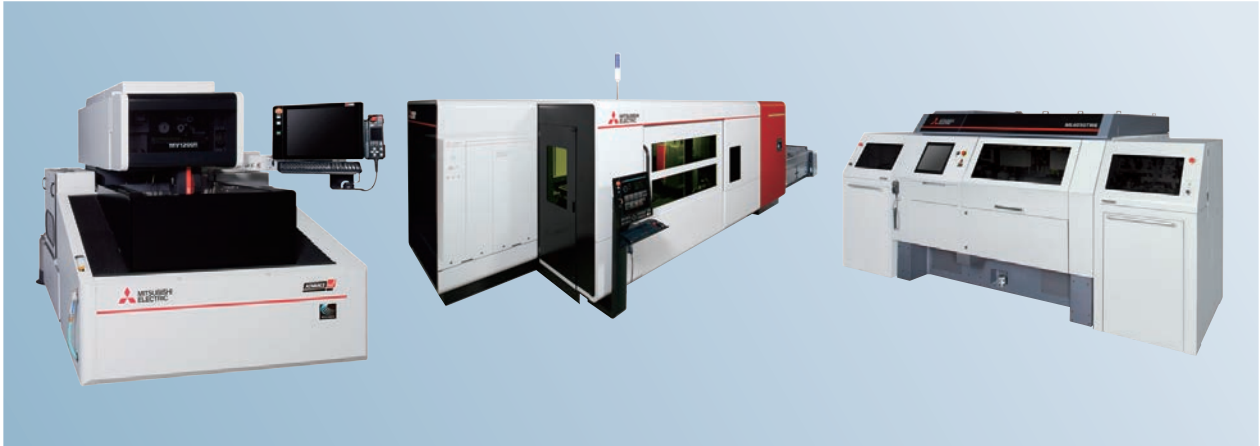

# Processing machines

We offer worldwide support for Mitsubishi Electric's state-of-the-art Industrial Automation Machinery

Our rich lineup of EDMs cater to diverse processing needs ranging from parts processing to ultra high precision processing. Utilizing our advanced laser technologies, our laser processors deliver high productivity, stability, and low running costs. Service and support of these Industrial Automation Machines is available worldwide through Mitsubishi Electric's extensive global network. Our local staff will provide a prompt response to your various needs from inquiries about processing applications to requests for training and repair.