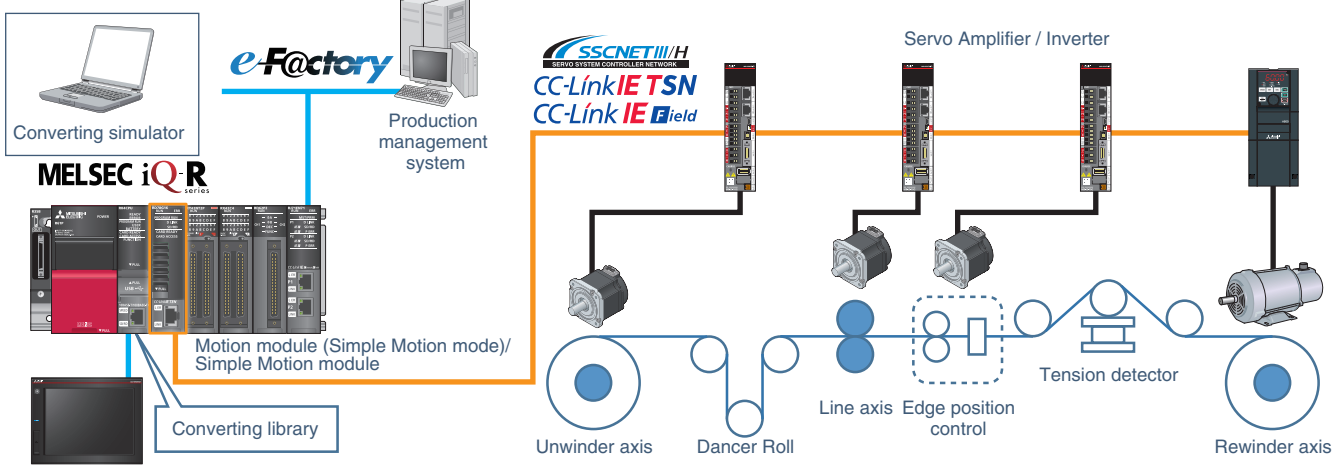

Issues on converting control can be solved!

Maintenance of a complicated program is troublesome.	Function blocks improve readability of the program.
Setting and management of many parameters are troublesome.	The GOT allows users to set necessary items without a personal computer.
Inexperience in unwinding/rewinding raises concern.	Standard functions for tension control are provided.
It is difficult to maintain tension which varies depending on a roll diameter.	The calculation function calculates the roll diameter.
Dancer roll control is difficult.	Tension gain auto tuning allows easy gain tuning.
A rewinded part has problems such as wrinkles.	The edge position control function and taper tension calculation prevent winding wrinkles and twists.

Converting library (excerpted)

Item	Description	Item	Description
Tension control	Tension sensor feedback velocity control Dancer feedback velocity control Tension sensor feedback torque control Tension sensorless torque control	Roll diameter calculation	Velocity ratio method, Web thickness integration method, Feeding length method
Velocity generator	Line velocity generator	Additional function	Edge position control, Web break detection, Tension auto tuning, Cam generation for flat roll, Reel change

System Configuration

Products in the iQ Monozukuri CONVERTING package (AP20-CNV002AA-M□)

Converting package DVD (converting library, GOT screen examples, program examples, manuals, and converting simulator) and a license certificate