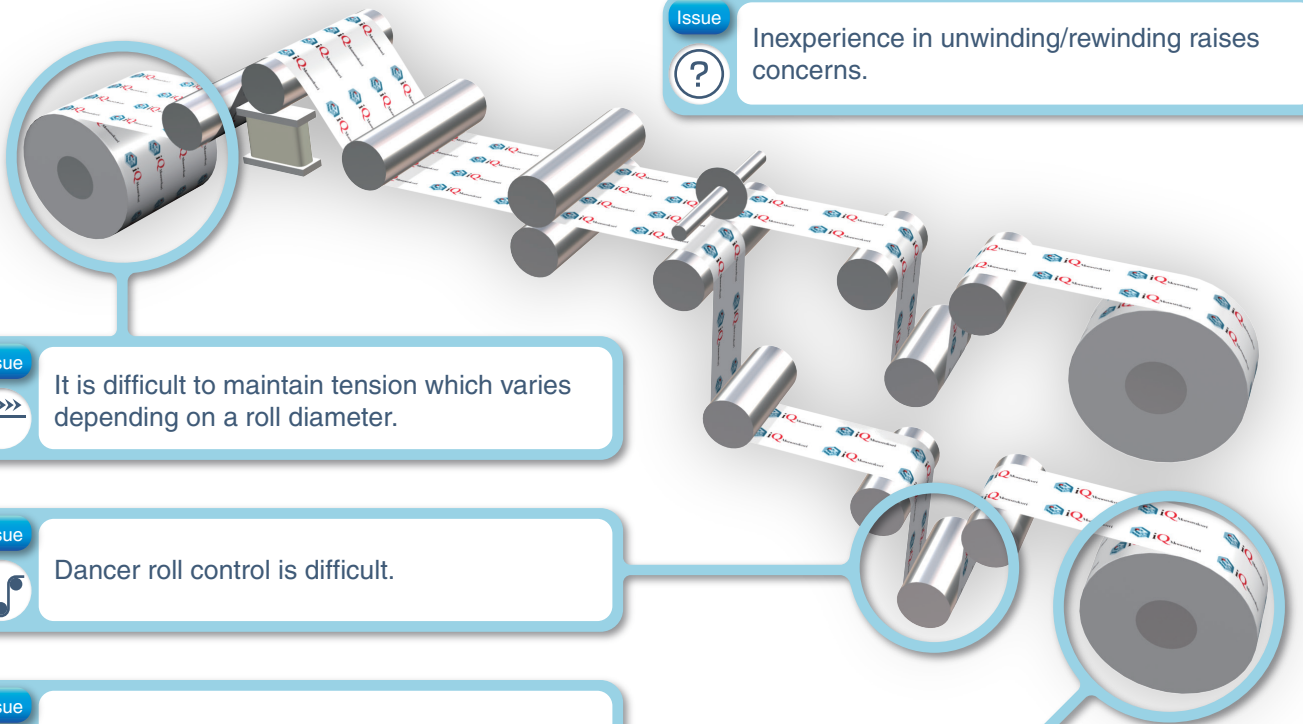

FA Application Package
iQ Monozukuri CONVERTING

Strongly supporting development of converting systems with unwinder/rewinder control
Various functions speed up and facilitate system development.

Issue

Maintenance of a complicated program is troublesome.

Issue

Setting and management of many parameters are troublesome.

Issue

Inexperience in unwinding/rewinding raises concerns.

Issue

It is difficult to maintain tension which varies depending on a roll diameter.

Issue

Dancer roll control is difficult.

Issue

A rewinded part has issues such as wrinkles.

iQ Monozukuri CONVERTING solves the issues!

Issues on converting control can be solved!

 Maintenance of a complicated program is troublesome.	Function blocks improve readability of the program.
 Setting and management of many parameters are troublesome.	The GOT allows users to set necessary items without a personal computer.
 Inexperience in unwinding/rewinding raises concern.	Standard functions for tension control are provided.
 It is difficult to maintain tension which varies depending on a roll diameter.	The calculation function calculates the roll diameter.
 Dancer roll control is difficult.	Tension gain auto tuning allows easy gain tuning.
 A rewinded part has problems such as wrinkles.	The edge position control function and taper tension calculation prevent winding wrinkles and twists.

Converting library (excerpted)

Item	Description	Item	Description
Tension control	Tension sensor feedback velocity control Dancer feedback velocity control Tension sensor feedback torque control Tension sensorless torque control	Roll diameter calculation	Velocity ratio method, Web thickness integration method, Feeding length method
Velocity generator	Line velocity generator	Additional function	Edge position control, Web break detection, Tension auto tuning, Cam generation for flat roll, Reel change