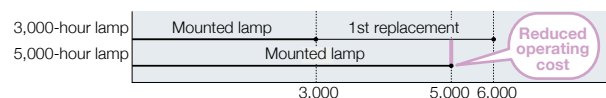

*Lamp life specification is an estimate based on verification under proper conditions and is not the duration of the warranty. Lamp will shut-off automatically when usage reaches the specified estimated maximum lamp hours. Service life may vary widely depending on usage and operating environment and conditions, as well as users' adherence to the maintenance and cleaning procedures provided in the user's manual.

Energy-efficient Mode Selection

Models are equipped with selection functions for the lamp, power source and standby mode, allowing each to be set according to the usage environment.

Lamp Mode: STANDARD / LOW

Standby Mode: STANDARD / LOW

Auto Power Off: OFF / 5min / 10min / 15min / 30min / 60min