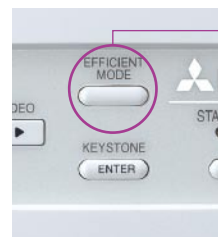

Standby Mode: STANDARD / LOW

Auto Power Off: OFF / 5min / 10min / 15min / 30min / 60min

Modes can be set and changes made to them by direct input using the operation panel on the projector or via the remote controller.