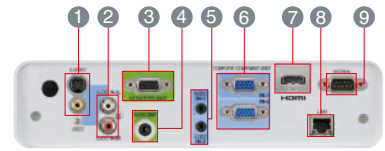

Input and Output Terminals

- 1 S-Video / Video
- 2 Audio input-1
- 3 Monitor output
- 4 Audio output
- 5 Audio input-2
- 6 Computer / Component video input
- 7 HDMI
- 8 LAN (RJ-45)
- 9 Serial RS-232C

Brilliant Color™	Color Enhancer	Wall Screen	10W Speaker	User Logo Projection	Manual Lens Shift	Efficient Mode
Audio Mix	Visual PA	Password Lock	Direct Power Off	Long-life Lamp	Low Stand-by Power	Top Loading Lamp
LAN (RJ-45)	HDMI	Closed Caption	Low Fan Noise			

Picture Performance   Presentation   User-friendly