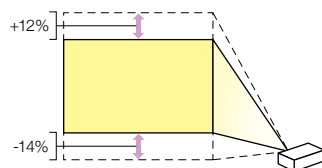

3000lm

4100lm

Installation flexibility

Lens Shift Function (Vertical only)

The problem of offset image often experienced at the time of installation has been eliminated. Simply open the top cover on the projector and use the manual lens shift-adjustment toggle to correct the image. It's safe and easy to use, even when confronted with difficult installation conditions such as a low ceiling.

Shift-adjustment toggle

Availability area for lens shift from default position
*Please refer to "Screen Size and Projection Distance" on the back cover.

High Reliability & User friendly Presentation

Estimated 5000-hour lamp life (in Low mode)