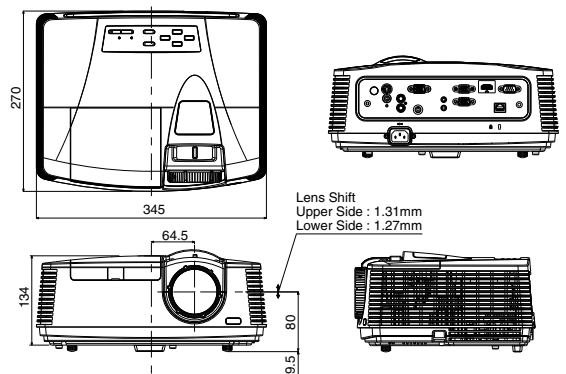

Dimensions

Unit:mm

MITSUBISHI ELECTRIC CORPORATION
HEAD OFFICE : TOKYO BLDG., 2-7-3, MARUNOUCHI, CHIYODA-KU, TOKYO 100-8310, JAPAN

To find out more about the FD730U and other projectors, visit us at

<http://www.MitsubishiElectric.com/projectors/>