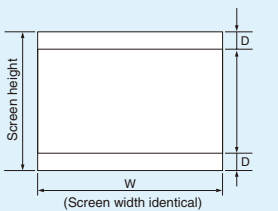

For images such as those from DVD sources, the overscan ratio can be varied between 90 and 100% in 1% intervals when HDMI/components are connected.

One-touch projection

The projector power switch and electric screen (roll down/retract) control are linked, providing a convenient one-touch operation trigger.

Screen Distortion Correction

Correct screen distortion using the shape distortion correction function for digital models. Vertical distortion correction of ±15 steps (1 step approximately 1°) is possible.

Projection Distance

Diagonal	Screen size (16:9)			Projection distance	
	W (width)	H (height)	Hd(cm)	Max Zoom	Min Zoom
50	111	62	21	1.5	2.3
60	133	75	25	1.8	2.7
70	155	87	29	2.1	3.2
80	177	100	34	2.4	3.6
90	199	112	38	2.7	4.1
100	221	125	42	3.1	4.6
110	244	137	46	3.4	5.0
120	266	149	50	3.7	5.5
150	332	187	63	4.6	6.9
200	443	249	84	6.2	9.2
250	553	311	105	7.7	11.5
300	644	374	126	9.3	-

Projection Installation

Relationship between 16:9 screen and projected images

Relationship between 4:3 screen and projected images