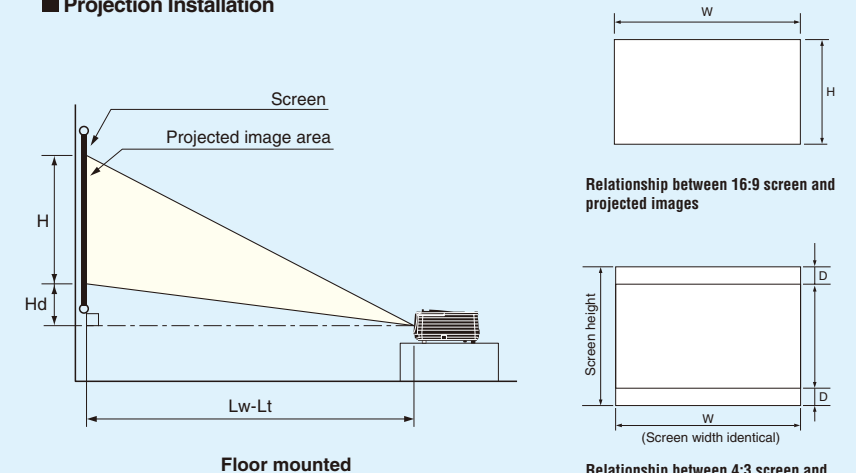

For images such as those from DVD sources, the overscan ratio can be varied between 90 and 100% in 1% intervals when HDMI/components are connected.

One-touch projection

The projector power switch and electric screen (roll down/retract) control are linked, providing a convenient one-touch operation trigger.

Projection Distance

Diagonal	Screen size (16:9)			Projection distance	
	W (width)	H (height)	Hd(cm)	Max Zoom	Min Zoom
50	111	62	21	1.5	2.3
60	133	75	25	1.8	2.7
70	155	87	29	2.1	3.2
80	177	100	34	2.4	3.6
90	199	112	38	2.7	4.1
100	221	125	42	3.1	4.6
110	244	137	46	3.4	5.0
120	266	149	50	3.7	5.5
150	332	187	63	4.6	6.9
200	443	249	84	6.2	9.2
250	553	311	105	7.7	11.5
300	644	374	126	9.3	-

Projection Installation

Relationship between 16:9 screen and projected images

Relationship between 4:3 screen and projected images