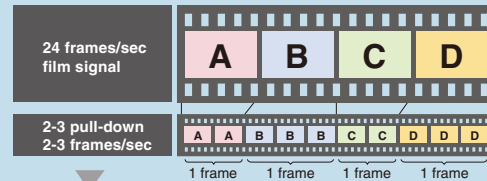

Blu-ray 24P direct output compatible

Capable of handling an output of 48P, twice the speed of cinema film (24 frames per second), precise timing ensure true-to-life reproduction with original, smooth movement.

2-3 Pull-down
At the time of converting 24 frames per second into 60 frames per second, when lining up the second and third frames in sequence, there is a surplus third B frame, which deteriorates movement smoothness.

24P direct output
With 24P direct output, the 24 frames per second is converted a full order to a 48 frames per second. This allows sequential matching of two frames at a time, thereby enabling image reproduction with the original smoothness.