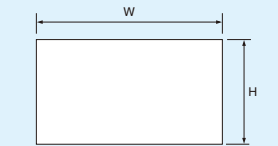

Projection Installation

Relationship between 16:9 screen and projected images