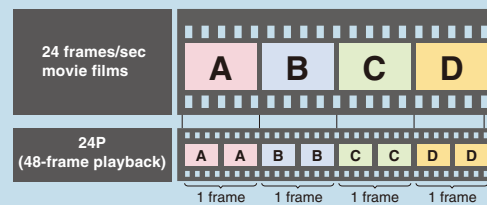

Richer, More True-to-life Colors

The HC3800 is equipped with a six-segment color wheel capable of reproducing a standard illumination at the color temperature of D65 (6.5 million). Signals from video sources are reproduced with more true-to-life colors and richer gradation.

Color Management for Preferred Color Adjustment

Adjust images to your color preferences. R (red), G (green), B (blue), C (cyan), M (magenta), and Y (yellow) can each be adjusted individually with the built-in color management function.