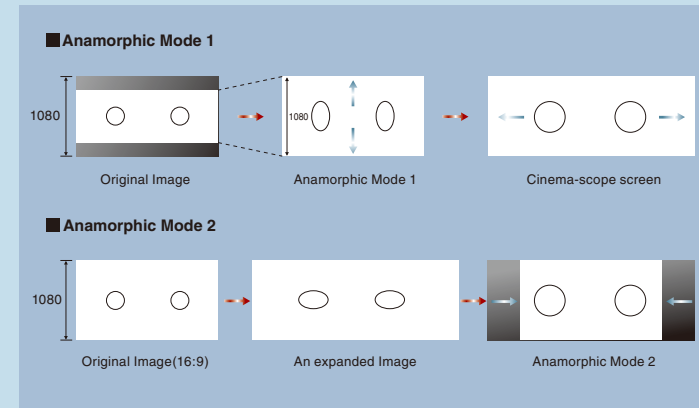

Color Management for Preferred Color Adjustment

Adjust images to your color preferences. R (red), G (green), B (blue), C (cyan), M (magenta), and Y (yellow) can each be adjusted individually with the built-in color management function.

Before adjustment

After adjustment

Anamorphic Lens Compatibility - Choose Setting Based on Media Played

The anamorphic lens compatibility of the HC3800 widens the projection range of cinema-scope images. Mode 1 proves extended projection, and Mode 2 is for images other than cinema-scope, which mirror the original with the anamorphic lens attached.