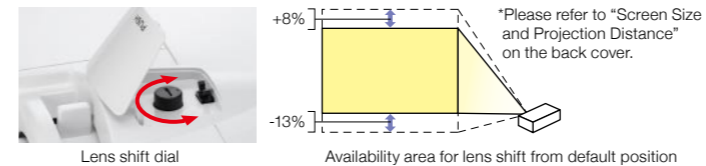

#### Lens Shift Function (Vertical only)

Simply open the top cover on the projector and use the lens shift dial to manually shift the lens vertically. This eliminates the need to move the projector to adjust the position of images being projected, enabling the flexibility to install it in virtually any setting environment.