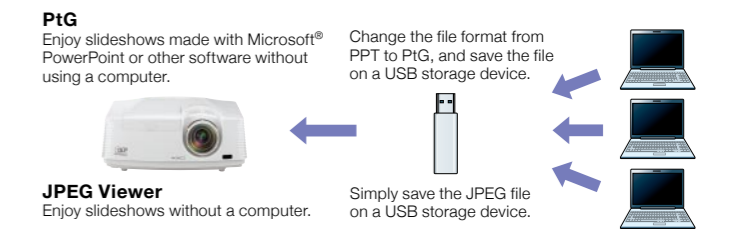

Wide Versatility for Use in Diverse Situations

A Mobile Projector Bringing New Meaning to the Value of Mobility

Adding to our premium 700 Series of mobile projectors is the new top-of-the-range UD740U boasting high brightness, high resolution and outstanding functionality. Watch the possibilities for presentations literally expand before your eyes with access to cloud services as a thin-client terminal and making the most of tablets through use of the SidePad function and WiFi-Doc. With a lens shift function equipped, use as a simple installation model is possible as well. Be transported to the next dimension of visual communications with the best in Mitsubishi Electric mobile projectors.

New UD740U

Installation Flexibility & User-friendly Presentations

The Definitive Mitsubishi Electric Thin Client Projector