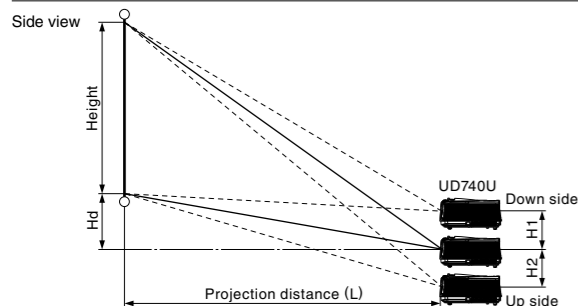

Screen Size and Projection Distance