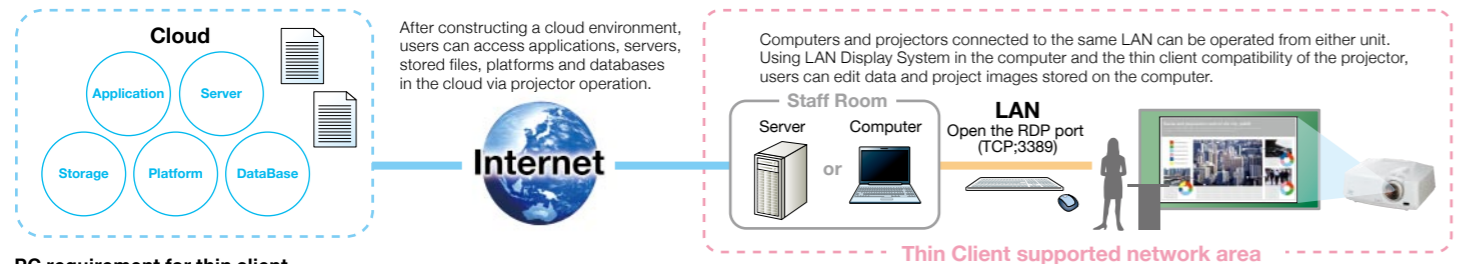

PC requirement for thin client
Server OS: Windows MultiPoint Server 2011, Windows Server 2008 R2 **Client OS:** Windows XP Professional, Windows Vista (Ultimate, Business, Enterprise), Windows 7 (Ultimate, Professional, Enterprise)

SidePad Function

Used in combination with LAN Display System, the images being projected can be displayed on tablets or smartphones, and the computer can be operated from a tablet. Teachers can remotely access their computer when carrying a tablet with them in the classroom, thereby facilitating even closer communication with students during lessons.

* This feature can be used after downloading the MirrorOp Receiver application software (freeware). The LAN Display System is included with the main unit.