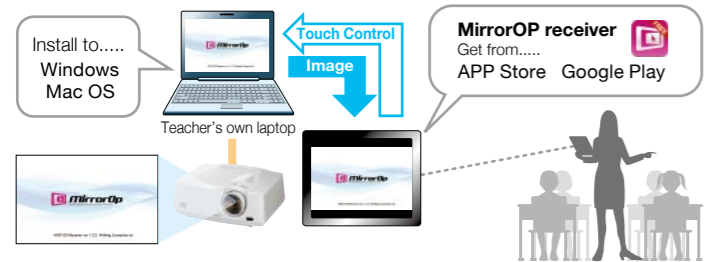

Download the free MirrorOp Receiver and WiFi-Doc application and turn iPads, iPhones and Android phones/pads into tablet terminals.
* MirrorOp, MirrorOp Receiver, and WiFi-Doc are registered trademarks, trademarks, or trade names of AWIND Inc.

WiFi-Doc

WiFi-Doc is application software that allows data stored on a tablet or smartphone (txt/pdf/ppt/xls/doc/jpeg files) to be sent directly to a projector and shown. Useful images can be quickly accessed and shared while simultaneously giving presenters the freedom to interact more closely with the audience.

* Please download a freeware WiFi-Doc application (both freeware and payware are available).
* Mirroring of the tablet screen is not supported.
* On tablets, it is not possible to edit files or send movies.
* Movies and animations are not supported.
* Communication fees incurred while downloading applications are to be paid for by the customer.