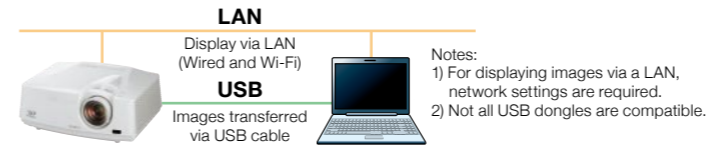

USB Display / LAN Display

To use the projector to reproduce images from a computer, a VGA cable, USB cable, LAN cable or commercially available wireless dongle can be used. For displaying images via a LAN, up to four computers can be connected to one projector. The projection screen can be divided into quarters, reproducing all computer screens simultaneously.

Stand-by Audio/Audio Pass-through

When the projector is in stand-by mode, the 10W speaker can be used in the same way it's used in normal mode. External speakers can be used by connecting them via the Audio Out terminal.