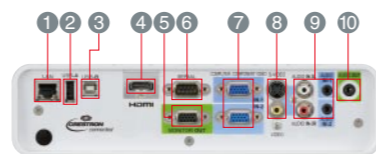

Input and Output Terminals

1. 1 LAN (RJ-45)
2. 2 USB (type-A)
3. 3 USB (type-B)
4. 4 HDMI
5. 5 Monitor output
6. 6 Serial RS-232C
7. 7 PC/Component video input
8. 8 S-Video/Video
9. 9 Audio input
10. 10 Audio output

MITSUBISHI ELECTRIC
Changes for the Better
DATA PROJECTOR

for a greener tomorrow