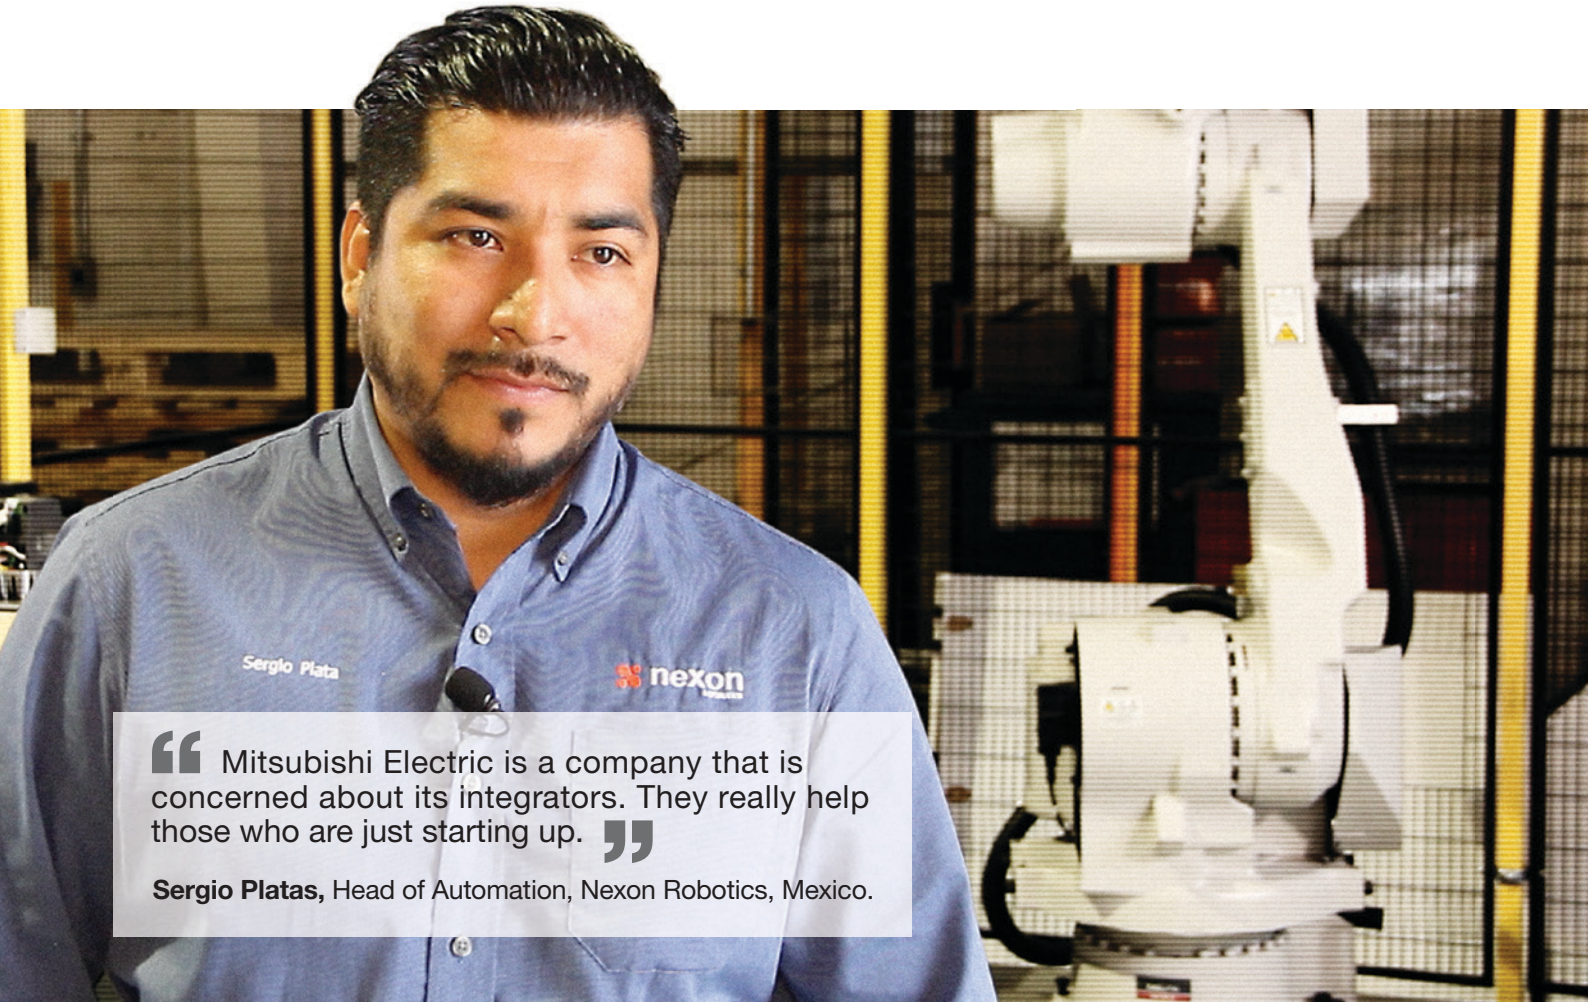

# It's really intuitive.

“ Mitsubishi Electric is a company that is concerned about its integrators. They really help those who are just starting up. ”

**Sergio Platas**, Head of Automation, Nexon Robotics, Mexico.

## Global Partner. Local Friend.

**Let me tell you my story:** Nexon Robotics is a business unit of Nexon Automation here in Mexico. We are focused on the sale of closed-box robotic solutions with customers in a wide variety of industries from Automotive to Food & Beverage. We are committed to delivering projects and services on time to our customers; this is our promise and our slogan. So we need partners that share that ideal, that's why we work with Mitsubishi Electric. It is a company that is concerned about its partners and integrators. They really go out of their way to help those who are just starting up. Programming and using Mitsubishi Electric's MELFA robots is really intuitive and very simple – it's a big help not to have to worry about that when we are putting complex systems together.