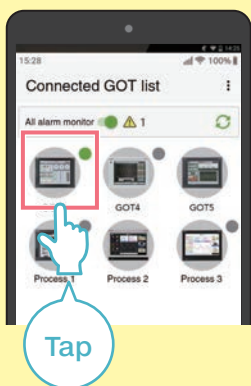

Receive push notifications of errors.

✓ Alarm reception function

Use Pocket GOT to receive alarm notification from GOT.

View the connected GOT in a list.