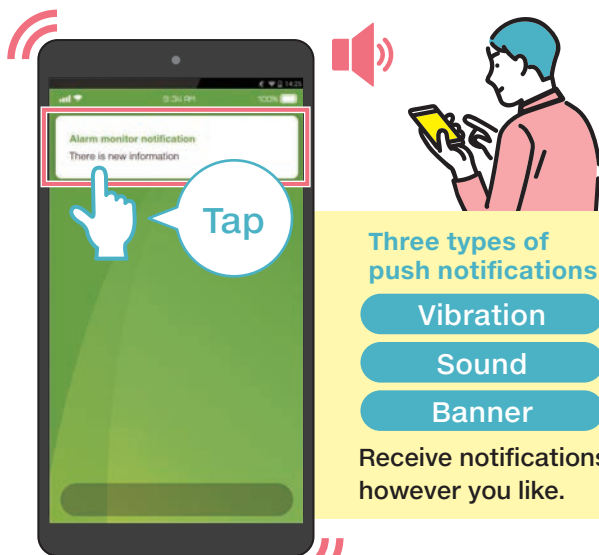

Receive push notifications of errors.

✓ Alarm reception function

Use Pocket GOT to receive alarm notification from GOT.

View the connected GOT in a list.