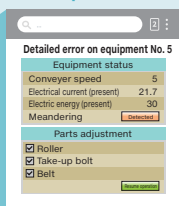

# Change the way you maintain facilities with Pocket GOT.

Receive push notifications of errors on your mobile phone.

Link your mobile phone with GOT Mobile.

See the GOT Mobile window on your browser.

Grasp the errors from anywhere, and provide instructions remotely.