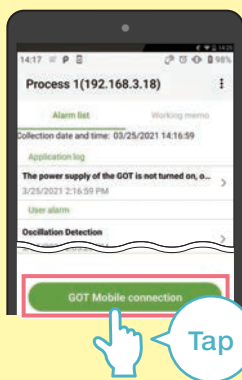

The browser will start up and display the GOT mobile window.