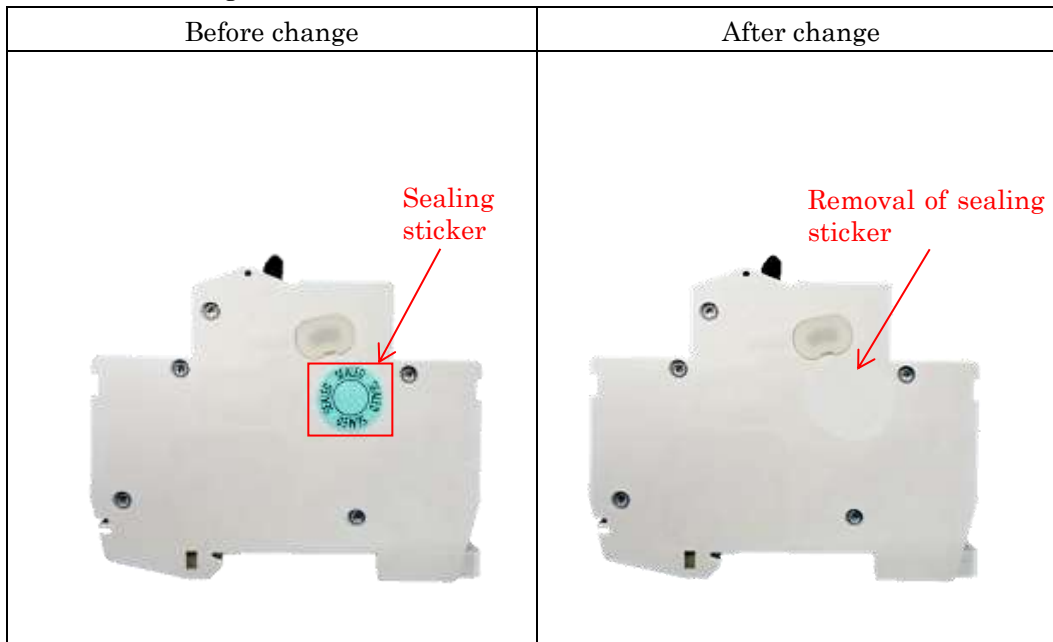

Indication Change of Appearance for BH-D6 and BH-D10

We would like to inform that we will change the indication of Miniature Circuit Breaker BH-D6 and BH-D10 as follows.

1. Contents of changes

1.1 Models to be changed

Series	Type name	Pole
MCB	BH-D6 BH-D10	All

1.2 Details of change

There is no effect on product performance.

2. Reasons for changes

To improve productivity

3. Timing of changes

The change started from a production in October, 2019.