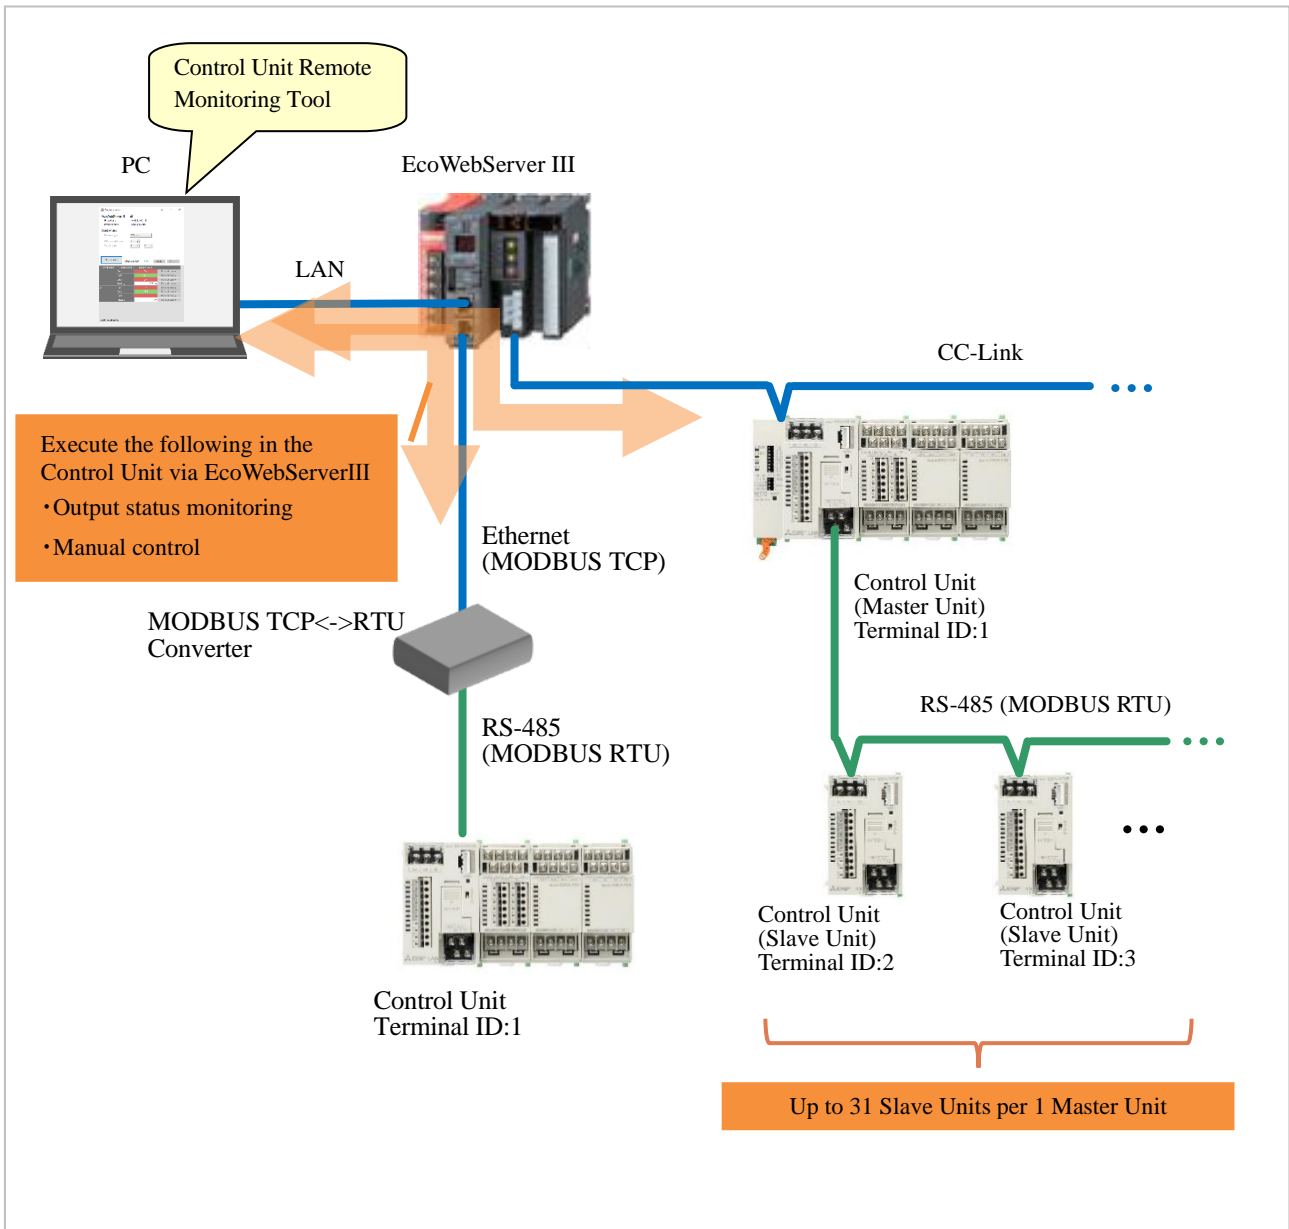

3. Comparison table for functions of each tool

The following is the comparison table for functions of each tool in regard to Energy Measuring Unit Control Unit.

Table 1. Comparison table of functions

	Control Unit Engineering Tool (Model: EMU4-KNET)	Control Unit Remote Monitoring Tool	Energy Saving Data Collecting Server EcoWebServer III
Monitoring control status and manually control of the Control Unit	✓	✓	-
Acquiring measuring data of the extension unit which is attached to Control Unit	△ (Only monitor present value)	-	✓

[Title] Announcement of Control Unit Remote Monitoring Tool release

[Date of Issue] March 2021

[Relevant Model] MITSUBISHI ELECTRIC Energy Measuring Unit Control Unit Remote Monitoring Tool

4. System configuration

CC-Link station no. : 3

Terminal ID : 1 - 2

Start Monitor

Control mode : RUN

Terminal ID	Output point	Output value	
1	DY1	ON	Manual control
	DY2	OFF	Manual control
	DY3	ON	Manual control
	Analog	7.2mA	Manual control
2	DY1	ON	Manual control
	DY2	OFF	Manual control
	DY3	ON	Manual control
	Analog	1V	Manual control