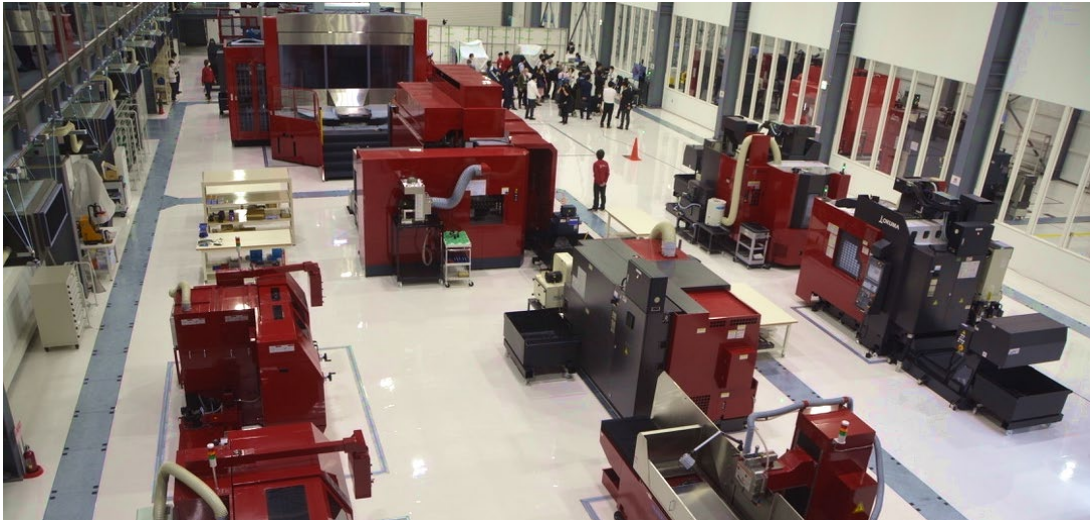

Office FA.com Co., Ltd.

Leading Robot System Integrator

» Features

» Diagram

**Independent robot System Integrator
Familiar with all processes for Factory
Automation on-site.**

**Offering total solution for the entire
system from lower devices to upper
control**

**The group has more than 300
engineers, and supported more than
3000 factories to automate in 25 years.**

Office FA.com Co., Ltd. Minamisoma Digital Factory for Variant and variable production

Thorough energy management to achieve carbon neutrality

Production system optimized by "Digital Twin" and linked from sales to production facilities

Robust, non-disruptive network security

Through these efforts, we have built one of Japan's most advanced plants in Minamisoma City, Fukushima Prefecture, which can respond to variant and variable production.